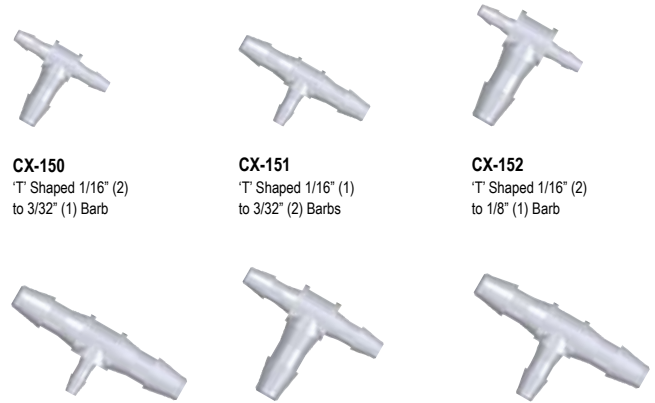

PP = Polypropylene PC = Polycarbonate PE = Polyethylene N = Nylon

Barb Reducer 'L' Shaped

CX-136
1/16" to 3/32" Barb 'L' Shaped

CX-137
1/16" to 1/8" Barb 'L' Shaped

CX-138
3/32" to 1/8" Barb 'L' Shaped

Barbed Plug

CX-180
1/16" Barb Plug

CX-181
3/32" Barb Plug

CX-182
1/8" Barb Plug

CX-183
5/32" Barb Plug

CX-184
3/16" Barb Plug

CX-185
1/4" Barb Plug

Barb Reducer 'T' Shaped

CX-150
T Shaped 1/16" (2)
to 3/32" (1) Barb

CX-151
T Shaped 1/16" (1)
to 3/32" (2) Barbs

CX-152
T Shaped 1/16" (2)
to 1/8" (1) Barb

CX-153
T Shaped 1/16" (1)
to 1/8" (2) Barbs

CX-154
T Shaped 3/32" (2)
to 1/8" (1) Barb

CX-155
T Shaped 3/32" (1)
to 1/8" (2) Barbs

CX-156
T Shaped 3/32" (1)
to 1/4" (2) Barbs

CX-157
T Shaped 1/8" (1)
to 1/4" (2) Barbs

CX-158
T Shaped 3/16" (1)
to 1/4" (2) Barbs

BARB REDUCER 'L' SHAPED CONNECTORS

CX-136X	1/16" (1.6mm) to 3/32" (2.4mm) 'L' Reducer, PP, 10 pack
CX-137X	1/16" (1.6mm) to 1/8" (3.2mm) 'L' Reducer, PP, 10 pack
CX-138X	3/32" (2.4mm) to 1/8" (3.2mm) 'L' Reducer, PP, 10 pack