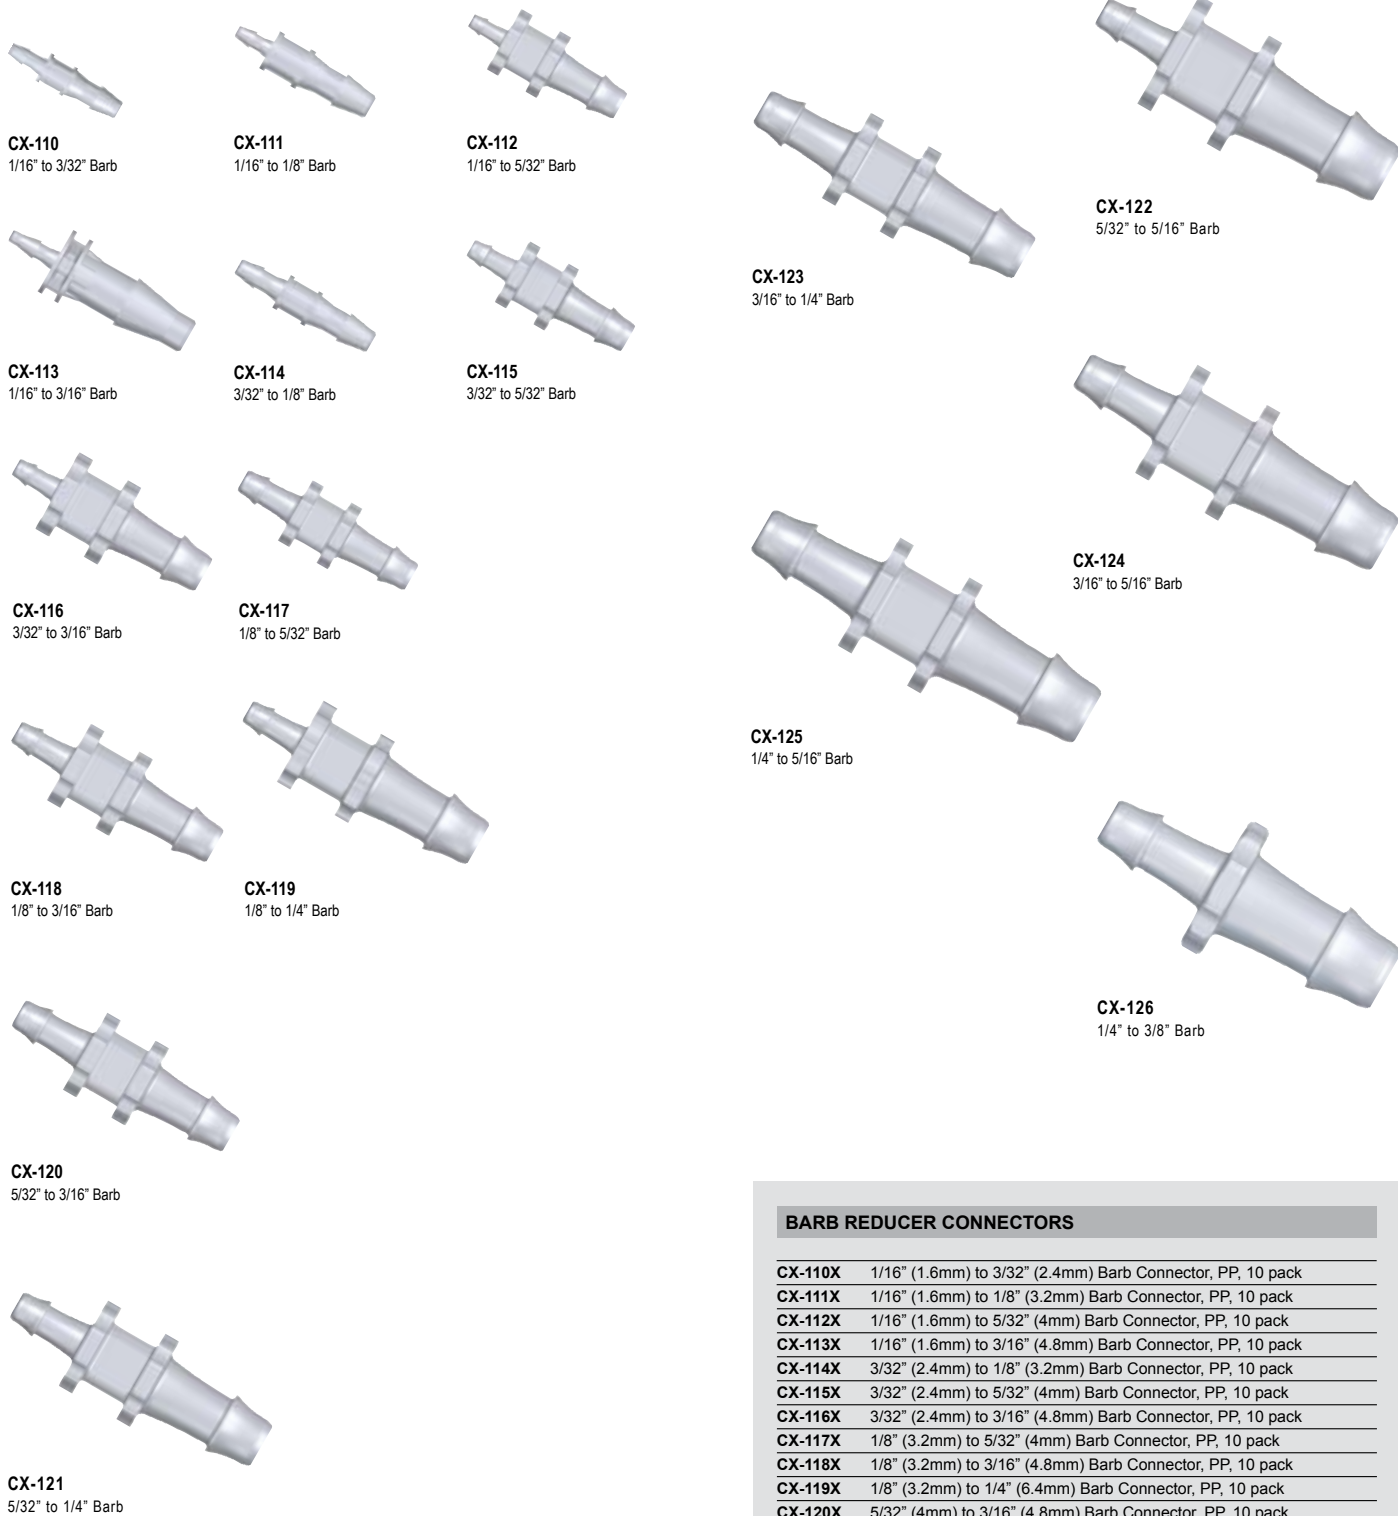

Barb to Barb Reducer

BARB REDUCER CONNECTORS

CX-110X	1/16" (1.6mm) to 3/32" (2.4mm) Barb Connector, PP, 10 pack
CX-111X	1/16" (1.6mm) to 1/8" (3.2mm) Barb Connector, PP, 10 pack
CX-112X	1/16" (1.6mm) to 5/32" (4mm) Barb Connector, PP, 10 pack
CX-113X	1/16" (1.6mm) to 3/16" (4.8mm) Barb Connector, PP, 10 pack
CX-114X	3/32" (2.4mm) to 1/8" (3.2mm) Barb Connector, PP, 10 pack
CX-115X	3/32" (2.4mm) to 5/32" (4mm) Barb Connector, PP, 10 pack
CX-116X	3/32" (2.4mm) to 3/16" (4.8mm) Barb Connector, PP, 10 pack
CX-117X	1/8" (3.2mm) to 5/32" (4mm) Barb Connector, PP, 10 pack
CX-118X	1/8" (3.2mm) to 3/16" (4.8mm) Barb Connector, PP, 10 pack
CX-119X	1/8" (3.2mm) to 1/4" (6.4mm) Barb Connector, PP, 10 pack
CX-120X	5/32" (4mm) to 3/16" (4.8mm) Barb Connector, PP, 10 pack
CX-121X	5/32" (4mm) to 1/4" (6.4mm) Barb Connector, PP, 10 pack
CX-122X	5/32" (4mm) to 5/16" (8mm) Barb Connector, PP, 10 pack
CX-123X	3/16" (4.8mm) to 1/4" (6.4mm) Barb Connector, PP, 10 pack
CX-124X	3/16" (4.8mm) to 5/16" (8mm) Barb Connector, PP, 10 pack
CX-125X	1/4" (6.4mm) to 5/16" (8mm) Barb Connector, PP, 10 pack
CX-126X	1/4" (6.4mm) to 3/8" (9.5mm) Barb Connector, PP, 10 pack

Barb Reducer 'L' Shaped

CX-136
1/16" to 3/32" Barb 'L' Shaped

CX-137
1/16" to 1/8" Barb 'L' Shaped

CX-138
3/32" to 1/8" Barb 'L' Shaped

Barbed Plug

CX-180
1/16" Barb Plug

CX-181
3/32" Barb Plug

CX-182
1/8" Barb Plug

CX-183
5/32" Barb Plug

CX-184
3/16" Barb Plug

CX-185
1/4" Barb Plug

Barb Reducer 'T' Shaped

CX-150
T Shaped 1/16" (2)
to 3/32" (1) Barb

CX-151
T Shaped 1/16" (1)
to 3/32" (2) Barbs

CX-152
T Shaped 1/16" (2)
to 1/8" (1) Barb

CX-158
T Shaped 3/16" (1)
to 1/4" (2) Barbs

BARB REDUCER 'L' SHAPED CONNECTORS

CX-136X	1/16" (1.6mm) to 3/32" (2.4mm) 'L' Reducer, PP, 10 pack
CX-137X	1/16" (1.6mm) to 1/8" (3.2mm) 'L' Reducer, PP, 10 pack
CX-138X	3/32" (2.4mm) to 1/8" (3.2mm) 'L' Reducer, PP, 10 pack