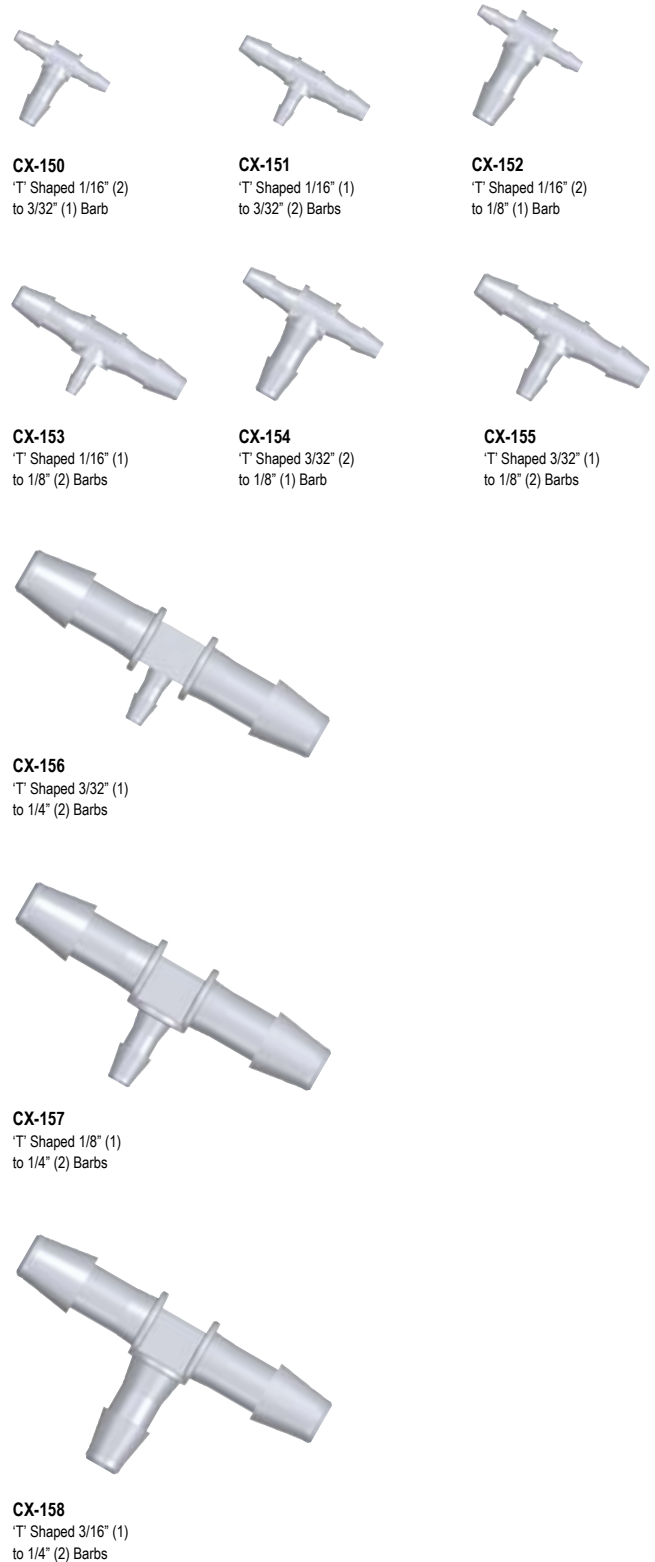

Barb to Barb Reducer

BARB REDUCER CONNECTORS

CX-110X	1/16" (1.6mm) to 3/32" (2.4mm) Barb Connector, PP, 10 pack
CX-111X	1/16" (1.6mm) to 1/8" (3.2mm) Barb Connector, PP, 10 pack
CX-112X	1/16" (1.6mm) to 5/32" (4mm) Barb Connector, PP, 10 pack
CX-113X	1/16" (1.6mm) to 3/16" (4.8mm) Barb Connector, PP, 10 pack
CX-114X	3/32" (2.4mm) to 1/8" (3.2mm) Barb Connector, PP, 10 pack
CX-115X	3/32" (2.4mm) to 5/32" (4mm) Barb Connector, PP, 10 pack
CX-116X	3/32" (2.4mm) to 3/16" (4.8mm) Barb Connector, PP, 10 pack
CX-117X	1/8" (3.2mm) to 5/32" (4mm) Barb Connector, PP, 10 pack
CX-118X	1/8" (3.2mm) to 3/16" (4.8mm) Barb Connector, PP, 10 pack
CX-119X	1/8" (3.2mm) to 1/4" (6.4mm) Barb Connector, PP, 10 pack
CX-120X	5/32" (4mm) to 3/16" (4.8mm) Barb Connector, PP, 10 pack
CX-121X	5/32" (4mm) to 1/4" (6.4mm) Barb Connector, PP, 10 pack
CX-122X	5/32" (4mm) to 5/16" (8mm) Barb Connector, PP, 10 pack
CX-123X	3/16" (4.8mm) to 1/4" (6.4mm) Barb Connector, PP, 10 pack
CX-124X	3/16" (4.8mm) to 5/16" (8mm) Barb Connector, PP, 10 pack
CX-125X	1/4" (6.4mm) to 5/16" (8mm) Barb Connector, PP, 10 pack
CX-126X	1/4" (6.4mm) to 3/8" (9.5mm) Barb Connector, PP, 10 pack

CX-183
5/32" Barb Plug

CX-184
3/16" Barb Plug

CX-185
1/4" Barb Plug

Barb Reducer 'T' Shaped

CX-150
T Shaped 1/16" (2)
to 3/32" (1) Barb

CX-151
T Shaped 1/16" (1)
to 3/32" (2) Barbs

CX-152
T Shaped 1/16" (2)
to 1/8" (1) Barb

CX-153
T Shaped 1/16" (1)
to 1/8" (2) Barbs

CX-154
T Shaped 3/32" (2)
to 1/8" (1) Barb

CX-155
T Shaped 3/32" (1)
to 1/8" (2) Barbs

CX-156
T Shaped 3/32" (1)
to 1/4" (2) Barbs

CX-157
T Shaped 1/8" (1)
to 1/4" (2) Barbs

CX-158
T Shaped 3/16" (1)
to 1/4" (2) Barbs

BARB REDUCER 'L' SHAPED CONNECTORS

CX-136X	1/16" (1.6mm) to 3/32" (2.4mm) 'L' Reducer, PP, 10 pack
CX-137X	1/16" (1.6mm) to 1/8" (3.2mm) 'L' Reducer, PP, 10 pack
CX-138X	3/32" (2.4mm) to 1/8" (3.2mm) 'L' Reducer, PP, 10 pack