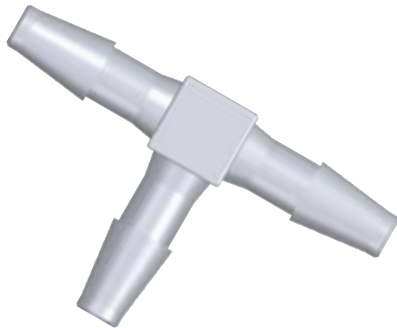

Please inquire for 3/8" to 1" barb sizes.

STRAIGHT BARB TO BARB CONNECTORS

CX-100X	Straight 1/16" (1.6mm) Barb Connector, PP, 10 pack
CX-101X	Straight 3/32" (2.25mm) Barb Connector, PP, 10 pack
CX-102X	Straight 1/8" (3mm) Barb Connector, PP, 10 pack
CX-103X	Straight 5/32" (4mm) Barb Connector, PP, 10 pack
CX-104X	Straight 3/16" (4.75mm) Barb Connector, PP, 10 pack
CX-105X	Straight 1/4" (6.4mm) Barb Connector, PP, 10 pack
CX-106X	Straight 5/16" (1.6mm) Barb Connector, PP, 10 pack

'L' SHAPED BARB TO BARB CONNECTORS

CX-130X	'L' Shaped 1/16" (1.6mm) Barb Connector, PP, 10 pack
CX-131X	'L' Shaped 3/32" (2.4mm) Barb Connector, PP, 10 pack
CX-132X	'L' Shaped 1/8" (3.2mm) Barb Connector, PP, 10 pack
CX-133X	'L' Shaped 5/32" (4mm) Barb Connector, PP, 10 pack
CX-134X	'L' Shaped 3/16" (4.8mm) Barb Connector, PP, 10 pack
CX-135X	'L' Shaped 1/4" (6.4mm) Barb Connector, PP, 10 pack

Barb to Barb 'T' Shaped

CX-140
'T' Shaped 1/16" Barb

CX-141
'T' Shaped 3/32" Barb

CX-142
'T' Shaped 1/8" Barb

CX-143
'T' Shaped 5/32" Barb

CX-144
'T' Shaped 3/16" Barb

CX-145
'T' Shaped 1/4" Barb

Barb to Barb 'Y' Shaped

CX-160
'Y' Shaped 1/16" Barb

CX-161
'Y' Shaped 3/32" Barb

CX-162
'Y' Shaped 1/8" Barb

CX-163
'Y' Shaped 5/32" Barb

CX-164
'Y' Shaped 3/16" Barb

CX-165
'Y' Shaped 1/4" Barb

Barb to Barb 'X' Shaped

CX-170
'X' Shaped 1/16" Barb