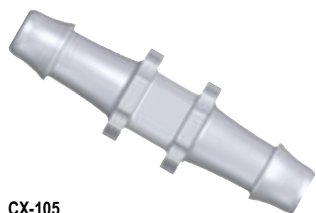

Barb to Barb

CX-100
Straight 1/16" Barb

CX-101
Straight 3/32" Barb

CX-102
Straight 1/8" Barb

CX-103
Straight 5/32" Barb

CX-104
Straight 3/16" Barb

CX-105
Straight 1/4" Barb

CX-106
Straight 5/16" Barb

Barb to Barb 'L' Shaped

CX-130
'L' Shaped 1/16" Barb

CX-131
'L' Shaped 3/32" Barb

CX-132
'L' Shaped 1/8" Barb

CX-133
'L' Shaped 5/32" Barb

CX-134
'L' Shaped 3/16" Barb

CX-135
'L' Shaped 1/4" Barb

LARGER BARBS AVAILABLE

Please inquire for 3/8" to 1" barb sizes.

STRAIGHT BARB TO BARB CONNECTORS

CX-100X	Straight 1/16" (1.6mm) Barb Connector, PP, 10 pack
CX-101X	Straight 3/32" (2.25mm) Barb Connector, PP, 10 pack
CX-102X	Straight 1/8" (3mm) Barb Connector, PP, 10 pack
CX-103X	Straight 5/32" (4mm) Barb Connector, PP, 10 pack
CX-104X	Straight 3/16" (4.75mm) Barb Connector, PP, 10 pack
CX-105X	Straight 1/4" (6.4mm) Barb Connector, PP, 10 pack
CX-106X	Straight 5/16" (1.6mm) Barb Connector, PP, 10 pack

'L' SHAPED BARB TO BARB CONNECTORS

CX-130X	'L' Shaped 1/16" (1.6mm) Barb Connector, PP, 10 pack
CX-131X	'L' Shaped 3/32" (2.4mm) Barb Connector, PP, 10 pack
CX-132X	'L' Shaped 1/8" (3.2mm) Barb Connector, PP, 10 pack
CX-133X	'L' Shaped 5/32" (4mm) Barb Connector, PP, 10 pack
CX-134X	'L' Shaped 3/16" (4.8mm) Barb Connector, PP, 10 pack
CX-135X	'L' Shaped 1/4" (6.4mm) Barb Connector, PP, 10 pack