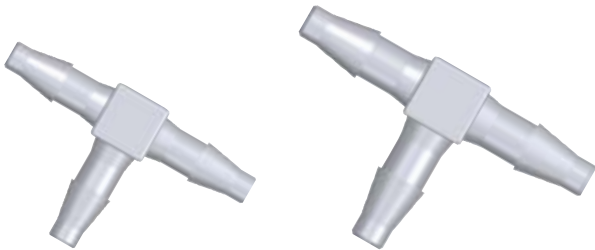

Barb to Barb

CX-100
Straight 1/16" Barb

CX-101
Straight 3/32" Barb

CX-102
Straight 1/8" Barb

CX-103
Straight 5/32" Barb

CX-104
Straight 3/16" Barb

CX-105
Straight 1/4" Barb

CX-106
Straight 5/16" Barb

Please inquire for 3/8" to 1" barb sizes.

STRAIGHT BARB TO BARB CONNECTORS

CX-100X	Straight 1/16" (1.6mm) Barb Connector, PP, 10 pack
CX-101X	Straight 3/32" (2.25mm) Barb Connector, PP, 10 pack
CX-102X	Straight 1/8" (3mm) Barb Connector, PP, 10 pack
CX-103X	Straight 5/32" (4mm) Barb Connector, PP, 10 pack
CX-104X	Straight 3/16" (4.75mm) Barb Connector, PP, 10 pack
CX-105X	Straight 1/4" (6.4mm) Barb Connector, PP, 10 pack
CX-106X	Straight 5/16" (1.6mm) Barb Connector, PP, 10 pack

'L' SHAPED BARB TO BARB CONNECTORS

CX-130X	'L' Shaped 1/16" (1.6mm) Barb Connector, PP, 10 pack
CX-131X	'L' Shaped 3/32" (2.4mm) Barb Connector, PP, 10 pack
CX-132X	'L' Shaped 1/8" (3.2mm) Barb Connector, PP, 10 pack
CX-133X	'L' Shaped 5/32" (4mm) Barb Connector, PP, 10 pack
CX-134X	'L' Shaped 3/16" (4.8mm) Barb Connector, PP, 10 pack
CX-135X	'L' Shaped 1/4" (6.4mm) Barb Connector, PP, 10 pack

Barb to Barb 'T' Shaped

CX-140
'T' Shaped 1/16" Barb

CX-141
'T' Shaped 3/32" Barb

CX-142
'T' Shaped 1/8" Barb

CX-143
'T' Shaped 5/32" Barb

CX-144
'T' Shaped 3/16" Barb

CX-145
'T' Shaped 1/4" Barb

Barb to Barb 'Y' Shaped