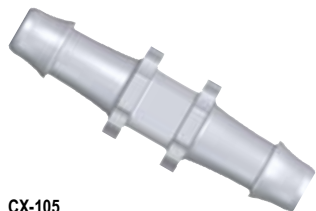

Barb to Barb

CX-100
Straight 1/16" Barb

CX-101
Straight 3/32" Barb

CX-102
Straight 1/8" Barb

CX-103
Straight 5/32" Barb

CX-104
Straight 3/16" Barb

CX-105
Straight 1/4" Barb

CX-106
Straight 5/16" Barb

Barb to Barb 'L' Shaped

CX-130
'L' Shaped 1/16" Barb

CX-131
'L' Shaped 3/32" Barb

CX-132
'L' Shaped 1/8" Barb

CX-133
'L' Shaped 5/32" Barb

CX-134
'L' Shaped 3/16" Barb

CX-135
'L' Shaped 1/4" Barb

LARGER BARBS AVAILABLE

Please inquire for 3/8" to 1" barb sizes.

STRAIGHT BARB TO BARB CONNECTORS

CX-100X	Straight 1/16" (1.6mm) Barb Connector, PP, 10 pack
CX-101X	Straight 3/32" (2.25mm) Barb Connector, PP, 10 pack
CX-102X	Straight 1/8" (3mm) Barb Connector, PP, 10 pack
CX-103X	Straight 5/32" (4mm) Barb Connector, PP, 10 pack
CX-104X	Straight 3/16" (4.75mm) Barb Connector, PP, 10 pack
CX-105X	Straight 1/4" (6.4mm) Barb Connector, PP, 10 pack
CX-106X	Straight 5/16" (1.6mm) Barb Connector, PP, 10 pack

'L' SHAPED BARB TO BARB CONNECTORS

CX-130X	'L' Shaped 1/16" (1.6mm) Barb Connector, PP, 10 pack
CX-131X	'L' Shaped 3/32" (2.4mm) Barb Connector, PP, 10 pack
CX-132X	'L' Shaped 1/8" (3.2mm) Barb Connector, PP, 10 pack
CX-133X	'L' Shaped 5/32" (4mm) Barb Connector, PP, 10 pack
CX-134X	'L' Shaped 3/16" (4.8mm) Barb Connector, PP, 10 pack
CX-135X	'L' Shaped 1/4" (6.4mm) Barb Connector, PP, 10 pack