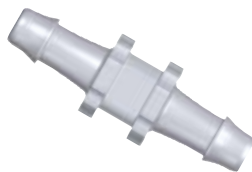

Barb to Barb

CX-100
Straight 1/16" Barb

CX-101
Straight 3/32" Barb

CX-102
Straight 1/8" Barb

CX-103
Straight 5/32" Barb

CX-104
Straight 3/16" Barb

CX-105
Straight 1/4" Barb

CX-106
Straight 5/16" Barb

Barb to Barb 'L' Shaped

CX-130
'L' Shaped 1/16" Barb

CX-131
'L' Shaped 3/32" Barb

CX-132
'L' Shaped 1/8" Barb

CX-133
'L' Shaped 5/32" Barb

CX-134
'L' Shaped 3/16" Barb

CX-135
'L' Shaped 1/4" Barb

LARGER BARBS AVAILABLE

Please inquire for 3/8" to 1" barb sizes.

STRAIGHT BARB TO BARB CONNECTORS

CX-100X	Straight 1/16" (1.6mm) Barb Connector, PP, 10 pack
CX-101X	Straight 3/32" (2.25mm) Barb Connector, PP, 10 pack
CX-102X	Straight 1/8" (3mm) Barb Connector, PP, 10 pack
CX-103X	Straight 5/32" (4mm) Barb Connector, PP, 10 pack
CX-104X	Straight 3/16" (4.75mm) Barb Connector, PP, 10 pack
CX-105X	Straight 1/4" (6.4mm) Barb Connector, PP, 10 pack
CX-106X	Straight 5/16" (1.6mm) Barb Connector, PP, 10 pack

'L' SHAPED BARB TO BARB CONNECTORS

CX-130X	'L' Shaped 1/16" (1.6mm) Barb Connector, PP, 10 pack
CX-131X	'L' Shaped 3/32" (2.4mm) Barb Connector, PP, 10 pack
CX-132X	'L' Shaped 1/8" (3.2mm) Barb Connector, PP, 10 pack
CX-133X	'L' Shaped 5/32" (4mm) Barb Connector, PP, 10 pack
CX-134X	'L' Shaped 3/16" (4.8mm) Barb Connector, PP, 10 pack
CX-135X	'L' Shaped 1/4" (6.4mm) Barb Connector, PP, 10 pack