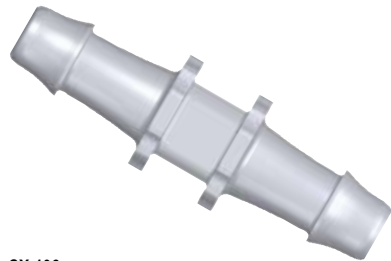

Barb to Barb

CX-100
Straight 1/16" Barb

CX-101
Straight 3/32" Barb

CX-102
Straight 1/8" Barb

CX-103
Straight 5/32" Barb

CX-104
Straight 3/16" Barb

CX-105
Straight 1/4" Barb

CX-106
Straight 5/16" Barb

Barb to Barb 'L' Shaped

CX-130
'L' Shaped 1/16" Barb

CX-131
'L' Shaped 3/32" Barb

CX-132
'L' Shaped 1/8" Barb

CX-133
'L' Shaped 5/32" Barb

CX-134
'L' Shaped 3/16" Barb

CX-135
'L' Shaped 1/4" Barb

LARGER BARBS AVAILABLE

Please inquire for 3/8" to 1" barb sizes.

STRAIGHT BARB TO BARB CONNECTORS

CX-100X	Straight 1/16" (1.6mm) Barb Connector, PP, 10 pack
CX-101X	Straight 3/32" (2.25mm) Barb Connector, PP, 10 pack
CX-102X	Straight 1/8" (3mm) Barb Connector, PP, 10 pack
CX-103X	Straight 5/32" (4mm) Barb Connector, PP, 10 pack
CX-104X	Straight 3/16" (4.75mm) Barb Connector, PP, 10 pack
CX-105X	Straight 1/4" (6.4mm) Barb Connector, PP, 10 pack
CX-106X	Straight 5/16" (1.6mm) Barb Connector, PP, 10 pack

'L' SHAPED BARB TO BARB CONNECTORS

CX-130X	'L' Shaped 1/16" (1.6mm) Barb Connector, PP, 10 pack
CX-131X	'L' Shaped 3/32" (2.4mm) Barb Connector, PP, 10 pack
CX-132X	'L' Shaped 1/8" (3.2mm) Barb Connector, PP, 10 pack
CX-133X	'L' Shaped 5/32" (4mm) Barb Connector, PP, 10 pack
CX-134X	'L' Shaped 3/16" (4.8mm) Barb Connector, PP, 10 pack
CX-135X	'L' Shaped 1/4" (6.4mm) Barb Connector, PP, 10 pack