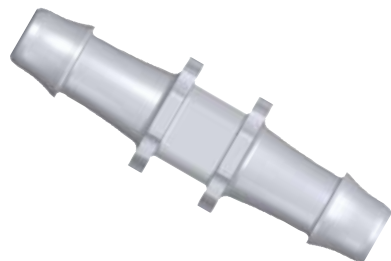

Barb to Barb

CX-100
Straight 1/16" Barb

CX-101
Straight 3/32" Barb

CX-102
Straight 1/8" Barb

CX-103
Straight 5/32" Barb

CX-104
Straight 3/16" Barb

CX-105
Straight 1/4" Barb

CX-106
Straight 5/16" Barb

Barb to Barb 'L' Shaped

CX-130
'L' Shaped 1/16" Barb

CX-131
'L' Shaped 3/32" Barb

CX-132
'L' Shaped 1/8" Barb

CX-133
'L' Shaped 5/32" Barb

CX-134
'L' Shaped 3/16" Barb

CX-135
'L' Shaped 1/4" Barb

LARGER BARBS AVAILABLE

Please inquire for 3/8" to 1" barb sizes.

STRAIGHT BARB TO BARB CONNECTORS

CX-100X	Straight 1/16" (1.6mm) Barb Connector, PP, 10 pack
CX-101X	Straight 3/32" (2.25mm) Barb Connector, PP, 10 pack
CX-102X	Straight 1/8" (3mm) Barb Connector, PP, 10 pack
CX-103X	Straight 5/32" (4mm) Barb Connector, PP, 10 pack
CX-104X	Straight 3/16" (4.75mm) Barb Connector, PP, 10 pack
CX-105X	Straight 1/4" (6.4mm) Barb Connector, PP, 10 pack
CX-106X	Straight 5/16" (1.6mm) Barb Connector, PP, 10 pack

'L' SHAPED BARB TO BARB CONNECTORS

CX-130X	'L' Shaped 1/16" (1.6mm) Barb Connector, PP, 10 pack
CX-131X	'L' Shaped 3/32" (2.4mm) Barb Connector, PP, 10 pack
CX-132X	'L' Shaped 1/8" (3.2mm) Barb Connector, PP, 10 pack
CX-133X	'L' Shaped 5/32" (4mm) Barb Connector, PP, 10 pack
CX-134X	'L' Shaped 3/16" (4.8mm) Barb Connector, PP, 10 pack
CX-135X	'L' Shaped 1/4" (6.4mm) Barb Connector, PP, 10 pack